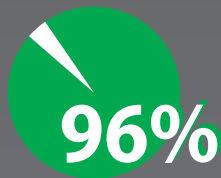

MSA has sold well over  
**100 million V-Gard Helmets**

Meets ANSI/ISEA Z89.1-2014  
(Class E) & CSA Z94.1-15  
(Class E) **3rd party tested**

V-Gard GREEN—**First/Only**  
helmet made from renewable-  
derived polyethylene

Award winning customer  
service with **over 80 customer  
service representatives**

**96%** First call resolution

Most Logo Express  
customized orders ship  
in **5-7 business days**

**100 different stripes**  
in various styles and colors