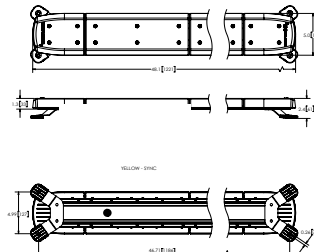

LIGHTBARS

11 SERIES REFLEXL® Narrow LED Lightbar

24" and
48" only

The 11 Series ReflexL® is ECCO's most compact and low-profile warning lightbar yet. This sleek lightbar offers rugged durability with its polycarbonate lens and aluminum frame. Designed to be mounted permanently with included mounting feet, on an optional headache rack or temporarily with magnetic mounting options, the ReflexL® provides discreet and powerful warning for any vehicle application. Available in single-color or in dual-color options supporting up to 91 flash patterns, this LED lightbar equips your vehicle with the versatility needed to get the job done — the perfect fit for any tow truck, work truck, or utility vehicle where compact warning is essential.

Models

PART NO.	LENGTH	MOUNT	LED COLOR
11-024CA-E	24"	4 Bolt	A
11-024CA-E-MG	24"	Magnet	A
11-024CAC-E	24"	4 Bolt	AW
11-024CAC-E-MG	24"	Magnet	AW
11-048CA-E	48"	4 Bolt	A
11-048CAC-E	48"	4 Bolt	AW
11-060CA-E	60"	6 Bolt	A
11-060CAC-E	60"	6 Bolt	AW
11-060TOW-E	60"	6 Bolt	A

Design Features

- Multiple mounting options
- Compact and powerful warning
- 35 flash patterns (single-color), 91 flash patterns (dual-color)
- Compact footprint: 1.3" tall by 5" wide
- Aluminum frame, polycarbonate lens, and stainless steel mounting feet
- Temperature Range: -40°F to +149°F (-40°C to +65°C)

Accessories

EZ11HRM
Headache Rack

Dimensions

24" (610mm)

48" (1220mm)

60" (1526mm)