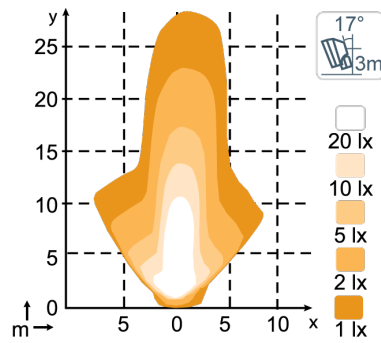

## TECHNICAL DATA

Theoretical Lumens Output	4800 lm	Vibration	15.3Grms 24-2000Hz
Operational Lumens Output	3000 lm	Lens	Glass
Colour Temperature	5000 K	Body / Housing	Aluminum
Nominal Voltage DC	12 V 24 V	Weight	1.3 kg
Input Voltage DC	9 - 16 V 18 - 32 V	IP Rating	IP68, IP6K9K
Power Consumption	46 W	Salt Spray Test	ISO 9227 240H
Nominal Current at	12V=2.9A, 24V=1.6A	EMC	CISPR 25 Class 5, ISO 13766, ISO 14982, ISO 7637-2
Connector	Built-in Deutsch DT-2 (2-pin)	Operating Temperatures	-40°C... +85°C (Full Power) -40°C... +50°C
Mount	M10	Electronics	Isolated
Shock	60G	Part Numbers	Wide Flood (Asymmetric): 987-303B

**CONNECTORS**

Built-in Deutsch DT-2 (2-pin)

**KEY FEATURES**

- 180° tilt angle
- Optimized illumination of a specific area
- Tempered glass lens for excellent durability

**LIGHT PATTERNS**

**Pictor PRO 830, 3000lm  
Wide Flood (Asymmetric)**

**Pictor PRO 830, 3000lm  
Wide Flood RH (Asymmetric)**

**DRAWINGS**