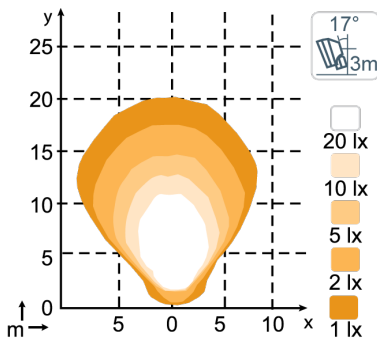

## TECHNICAL DATA

Theoretical Lumens Output	4800 lm	Vibration	15.3Grms 24-2000Hz
Operational Lumens Output	3000 lm	Lens	Glass
Colour Temperature	5000 K	Body / Housing	Aluminum
Nominal Voltage DC	12 V 24 V	Weight	1.3 kg
Input Voltage DC	9 - 16 V 18 - 32 V	IP Rating	IP68, IP6K9K
Power Consumption	46 W	Salt Spray Test	ISO 9227 240H
Nominal Current at	12V=2.9A, 24V=1.6A	EMC	CISPR 25 Class 5, ISO 13766, ISO 14982, ISO 7637-2
Connector	Built-in Deutsch DT-2 (2-pin)	Operating Temperatures	-40°C... +85°C (Full Power) -40°C... +50°C
Mount	M10	Electronics	Isolated
Shock	60G	Part Numbers	Wide Flood (Asymmetric): 987-303B

**CONNECTORS**

Built-in Deutsch DT-2 (2-pin)

**KEY FEATURES**

- 180° tilt angle
- Optimized illumination of a specific area
- Tempered glass lens for excellent durability

**LIGHT PATTERNS**

**Pictor PRO 830, 3000lm  
Wide Flood (Asymmetric)**