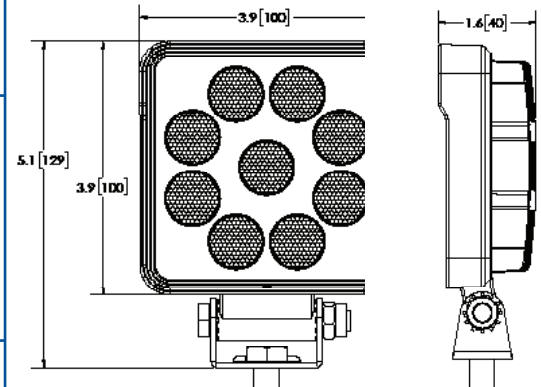

WORKLIGHTS

E92006

Nine 3-Watt LEDs

The E92006 worklight offers the latest technology and the very brightest white light for your application. This LED model offers over 80,000 hours of maintenance free life expectancy coupled with extremely low amp draw.

Models

PART NO.	VDC	TYPE	RAW LUMENS	AMPS
E92006	12-24	Flood	1,450	1.3
E92006-DEL2	12-24	Flood, Delphi 2-Pin Connector	1,450	1.3

Design Features

- Nine 3-watt LEDs
- Rugged heatsink housing
- Polycarbonate lens
- Steel mounting bracket