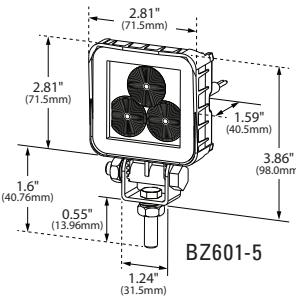

PART #	DESCRIPTION	WATTAGE	RAW LUMENS	VOLTS	CONNECTION TYPE
BZ201-5	SQUARE WORK LAMP	11 W	1100	9 – 32 V	BLUNT CUT
BZ211-5	SMALL SQUARE WORK LAMP	12 W	1100	10 – 30 V	BLUNT CUT
BZ221-5	PEDESTAL MOUNT SPOT LAMP	40.5 W	4800	10 – 30 V	DEUTSCH
BZ231-5	SPOT WORK LAMP	27 W	3080	12 – 24V	DEUTSCH
BZ301-5	SLIM WORK LAMP	16 W	1400	9 – 32 V	BLUNT CUT
BZ321-5	RECESS MOUNT LED WORK LAMP	25.7 W	3600	10 – 30 V	DEUTSCH
BZ331-5	SMALL RECTANGULAR WORK LAMP	9 W	880	10 – 30 V	BLUNT CUT
BZ551-5	LED WORK LAMP	15 W	1200	12 – 30 V	BLUNT CUT
BZ601-5	MINI SQUARE WORK LAMP	8.1 W	775	12 – 36 V	BLUNT CUT

EZ-FIND
SCAN FOR TECH SPECS,
RELATED PRODUCTS
AND MORE

FOR MORE INFORMATION
VISIT OUR WEBSITE.
GROTE.COM

BRITEZONE™ RECTANGULAR WORK LAMPS FROM GROTE

COMPACT
SIZE

EASY
INSTALLATION

POLYCARBONATE
HOUSING

MADE IN
USA