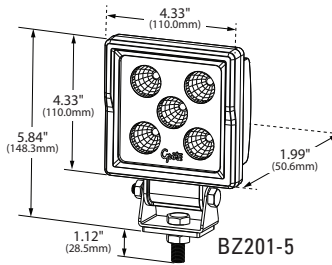

BRITEZONE™ RECTANGULAR WORK LAMPS FROM GROTE

COMPACT
SIZE

EASY
INSTALLATION

POLYCARBONATE
HOUSING

MADE IN
USA

EZ-FIND
SCAN FOR TECH SPECS,
RELATED PRODUCTS
AND MORE

FOR MORE INFORMATION
VISIT OUR WEBSITE.
GROTE.COM