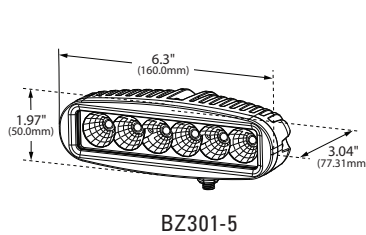

EZ-FIND
SCAN FOR TECH SPECS,
RELATED PRODUCTS
AND MORE

FOR MORE INFORMATION
VISIT OUR WEBSITE.
GROTE.COM

BRITEZONE™ RECTANGULAR WORK LAMPS FROM GROTE

COMPACT
SIZE

EASY
INSTALLATION

POLYCARBONATE
HOUSING

MADE IN
USA