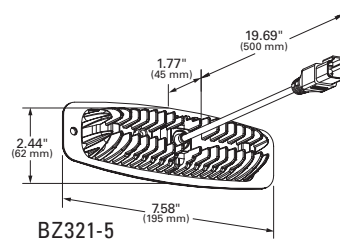

EZ-FIND
SCAN FOR TECH SPECS,
RELATED PRODUCTS
AND MORE

FOR MORE INFORMATION
VISIT OUR WEBSITE.
GROTE.COM

BRITEZONE™ RECTANGULAR WORK LAMPS FROM GROTE

COMPACT
SIZE

EASY
INSTALLATION

POLYCARBONATE
HOUSING

MADE IN
USA