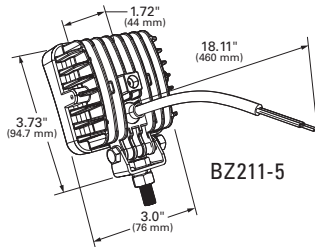

PART #	DESCRIPTION	WATTAGE	RAW LUMENS	VOLTS	CONNECTION TYPE
BZ201-5	SQUARE WORK LAMP	11 W	1100	9 – 32 V	BLUNT CUT
BZ211-5	SMALL SQUARE WORK LAMP	12 W	1100	10 – 30 V	BLUNT CUT
BZ221-5	PEDESTAL MOUNT SPOT LAMP	40.5 W	4800	10 – 30 V	DEUTSCH
BZ231-5	SPOT WORK LAMP	27 W	3080	12 – 24V	DEUTSCH
BZ301-5	SLIM WORK LAMP	16 W	1400	9 – 32 V	BLUNT CUT
BZ321-5	RECESS MOUNT LED WORK LAMP	25.7 W	3600	10 – 30 V	DEUTSCH
BZ331-5	SMALL RECTANGULAR WORK LAMP	9 W	880	10 – 30 V	BLUNT CUT
BZ551-5	LED WORK LAMP	15 W	1200	12 – 30 V	BLUNT CUT
BZ601-5	MINI SQUARE WORK LAMP	8.1 W	775	12 – 36 V	BLUNT CUT

EZ-FIND
SCAN FOR TECH SPECS,
RELATED PRODUCTS
AND MORE

FOR MORE INFORMATION
VISIT OUR WEBSITE.
GROTE.COM

BRITEZONE™ RECTANGULAR WORK LAMPS FROM GROTE

COMPACT
SIZE

EASY
INSTALLATION

POLYCARBONATE
HOUSING

MADE IN
USA