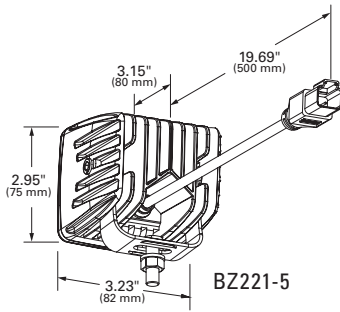

PART #	DESCRIPTION	WATTAGE	RAW LUMENS	VOLTS	CONNECTION TYPE
BZ201-5	SQUARE WORK LAMP	11 W	1100	9 – 32 V	BLUNT CUT
BZ211-5	SMALL SQUARE WORK LAMP	12 W	1100	10 – 30 V	BLUNT CUT
BZ221-5	PEDESTAL MOUNT SPOT LAMP	40.5 W	4800	10 – 30 V	DEUTSCH
BZ231-5	SPOT WORK LAMP	27 W	3080	12 – 24V	DEUTSCH
BZ301-5	SLIM WORK LAMP	16 W	1400	9 – 32 V	BLUNT CUT
BZ321-5	RECESS MOUNT LED WORK LAMP	25.7 W	3600	10 – 30 V	DEUTSCH
BZ331-5	SMALL RECTANGULAR WORK LAMP	9 W	880	10 – 30 V	BLUNT CUT
BZ551-5	LED WORK LAMP	15 W	1200	12 – 30 V	BLUNT CUT
BZ601-5	MINI SQUARE WORK LAMP	8.1 W	775	12 – 36 V	BLUNT CUT

EZ-FIND
SCAN FOR TECH SPECS,
RELATED PRODUCTS
AND MORE

FOR MORE INFORMATION
VISIT OUR WEBSITE.
GROTE.COM

BRITEZONE™ RECTANGULAR WORK LAMPS FROM GROTE

COMPACT
SIZE

EASY
INSTALLATION

POLYCARBONATE
HOUSING

MADE IN
USA