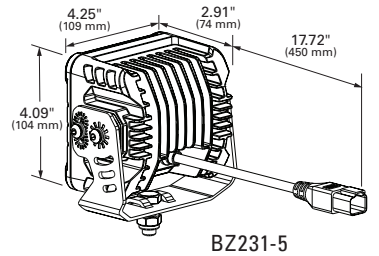

EZ-FIND
SCAN FOR TECH SPECS,
RELATED PRODUCTS
AND MORE

FOR MORE INFORMATION
VISIT OUR WEBSITE.
GROTE.COM

BRITEZONE™ RECTANGULAR WORK LAMPS FROM GROTE

COMPACT
SIZE

EASY
INSTALLATION

POLYCARBONATE
HOUSING

MADE IN
USA