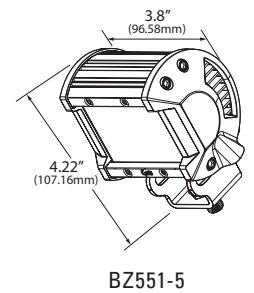

BRITEZONE™ RECTANGULAR WORK LAMPS FROM GROTE

COMPACT
SIZE

EASY
INSTALLATION

POLYCARBONATE
HOUSING

MADE IN
USA