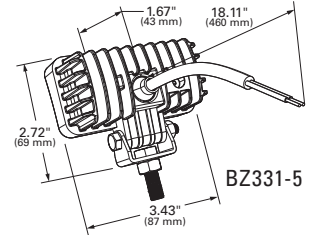

PART #	DESCRIPTION	WATTAGE	RAW LUMENS	VOLTS	CONNECTION TYPE
BZ201-5	SQUARE WORK LAMP	11 W	1100	9 – 32 V	BLUNT CUT
BZ211-5	SMALL SQUARE WORK LAMP	12 W	1100	10 – 30 V	BLUNT CUT
BZ221-5	PEDESTAL MOUNT SPOT LAMP	40.5 W	4800	10 – 30 V	DEUTSCH
BZ231-5	SPOT WORK LAMP	27 W	3080	12 – 24V	DEUTSCH
BZ301-5	SLIM WORK LAMP	16 W	1400	9 – 32 V	BLUNT CUT
BZ321-5	RECESS MOUNT LED WORK LAMP	25.7 W	3600	10 – 30 V	DEUTSCH
BZ331-5	SMALL RECTANGULAR WORK LAMP	9 W	880	10 – 30 V	BLUNT CUT
BZ551-5	LED WORK LAMP	15 W	1200	12 – 30 V	BLUNT CUT
BZ601-5	MINI SQUARE WORK LAMP	8.1 W	775	12 – 36 V	BLUNT CUT

EZ-FIND
SCAN FOR TECH SPECS,
RELATED PRODUCTS
AND MORE

FOR MORE INFORMATION
VISIT OUR WEBSITE.
GROTE.COM

BRITEZONE™ RECTANGULAR WORK LAMPS FROM GROTE

COMPACT
SIZE

EASY
INSTALLATION

POLYCARBONATE
HOUSING

MADE IN
USA